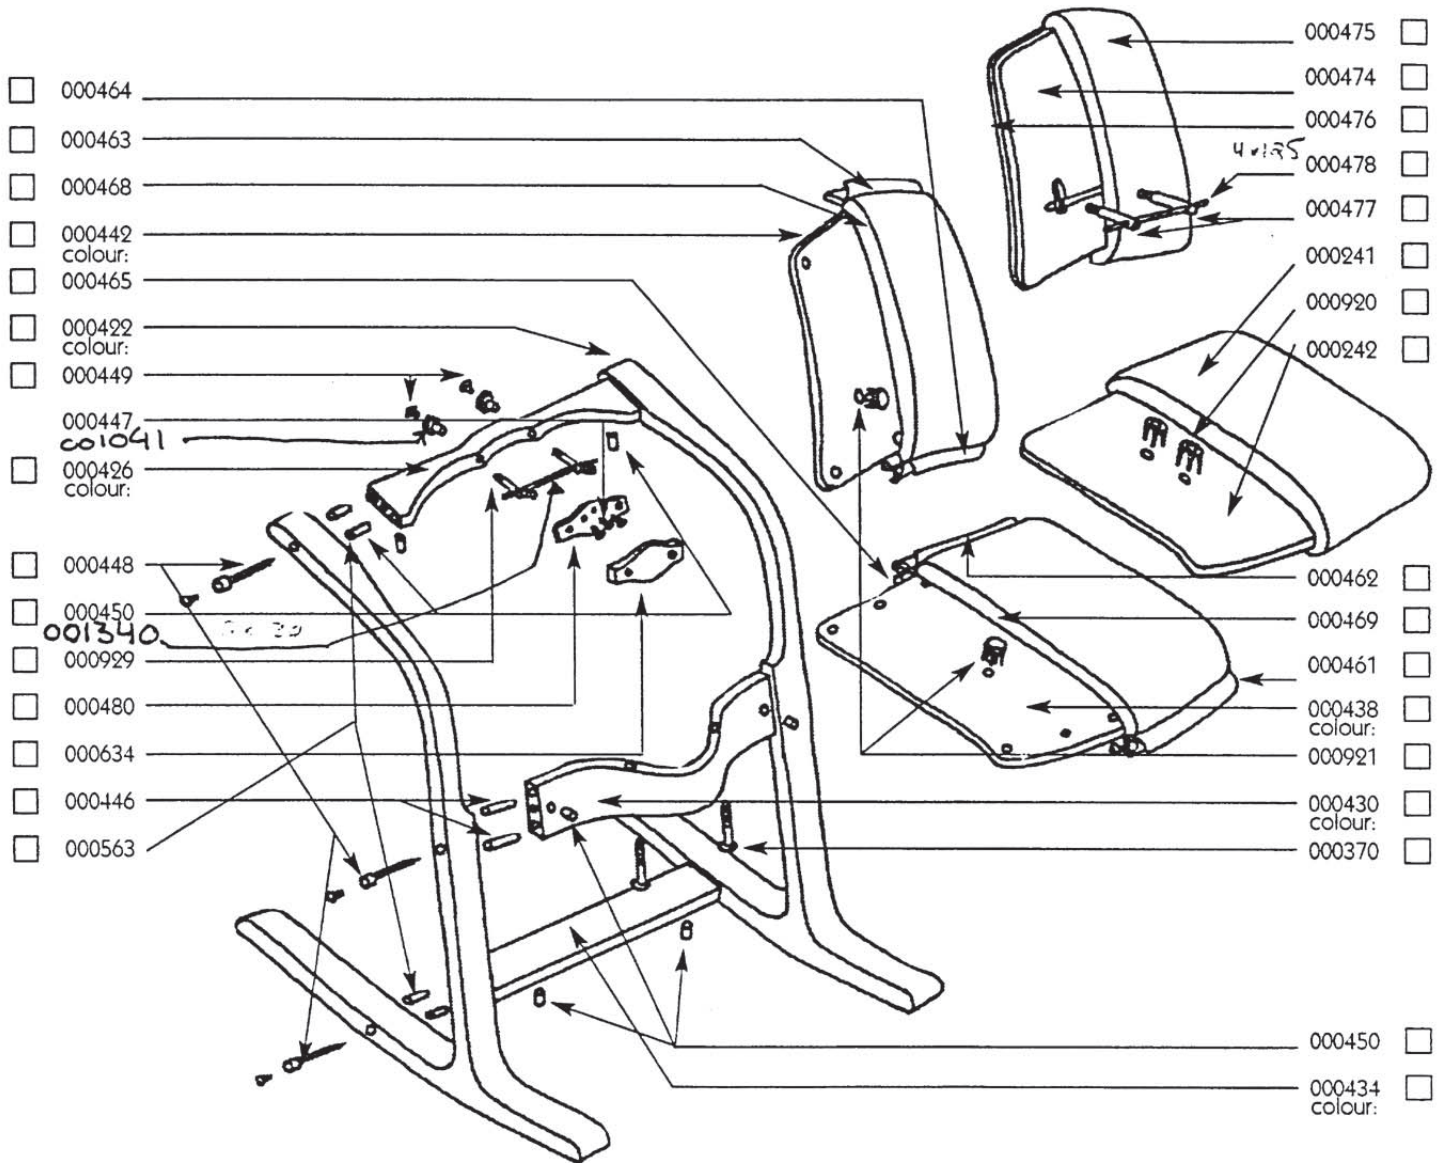

# Actulum™ 104

- 102: Complete cushion set. Colour: \_\_\_\_\_  000455
- 103: Complete cushion set. Colour: \_\_\_\_\_  000456
- 103: Complete cover. Colour: \_\_\_\_\_  000719
- 103-104: Complete wood work. Colour: \_\_\_\_\_  000421
- 104: Complete cushion set. Colour: \_\_\_\_\_  000457
- 104: Complete cover. Colour: \_\_\_\_\_  000720
- 105: Complete cushion set. Colour: \_\_\_\_\_  000458
- Screw bag. \_\_\_\_\_  000017