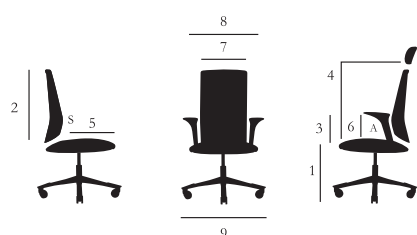

### Easy adjustment of chair

- Seat height adjustment - from normal sitting height to a semi-standing position
- Seat depth and back height adjustment (n.a. for 8001 and 8002)
- Adjustable backwards tilt tension (n.a. for 8001 and 8002)

PHYSICAL MEASUREMENTS FOR HÅG CAPISCO PULS	8001	8002	8010	8020
Seated height 200 mm (265 mm) lift [1] *	(540-770)	(555-785)	455-620	470-635
Height of back piece [2]	-	-	470	470
Height of foremost support point on back piece and adjustment interval [3]	-	-	145-235	130-220
Seat depth [5]	-	-	400-470	400-470
Seat width [7]	460	460	460	460
Max. chair width [8]	-	-	560	560
Five star base diameter [9]	700	700	700	700
Weight	7.0 Kg	7.0 Kg	11.1 Kg	11.1 Kg